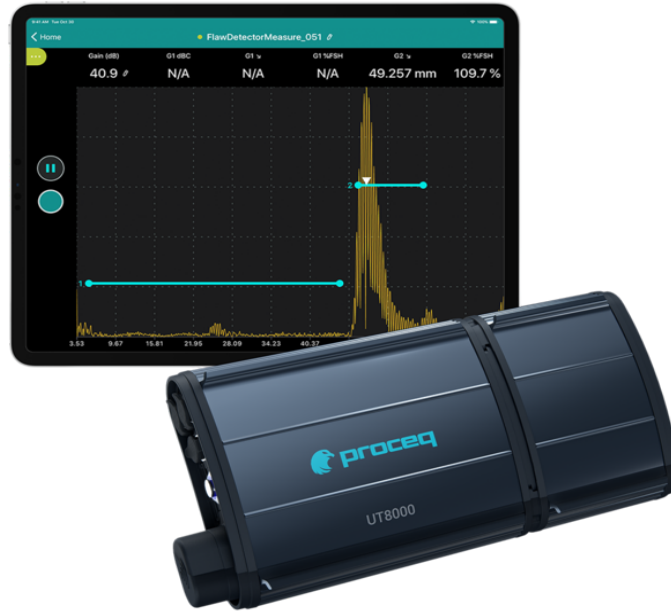

## Flaw Detection UT8000

Portable ultrasound flaw detector for different types of material and components. Delivering fully traceable inspection data and rapid report creation.